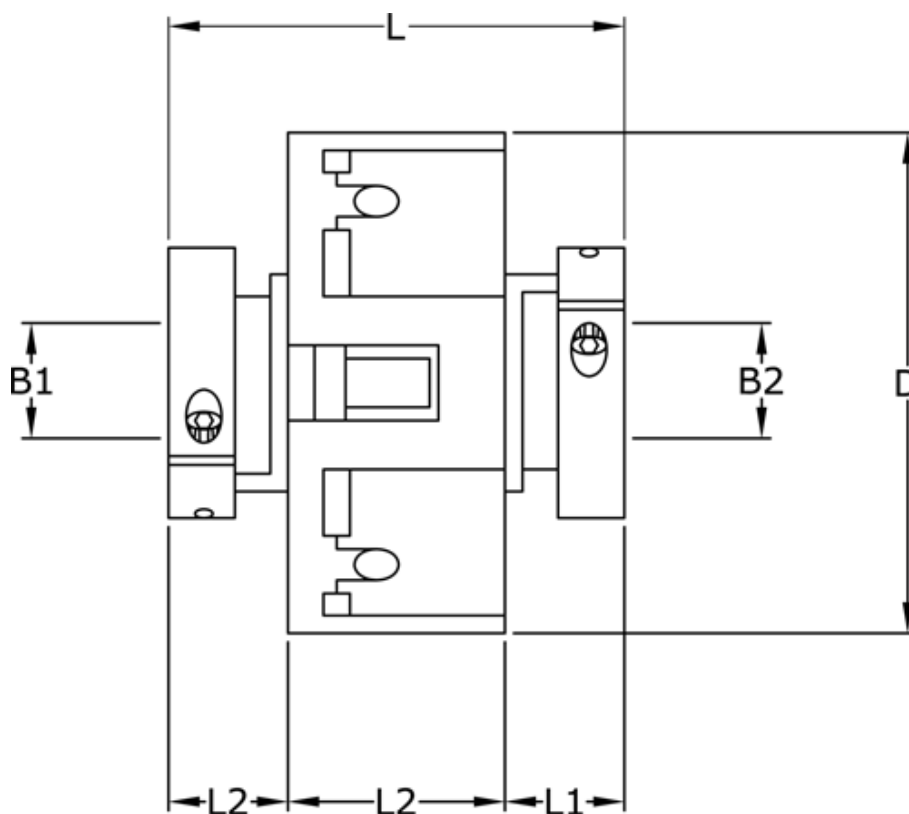

Article number: 3322205703845

Description: Uni-Lat Coupling size 205.70.38.45
clamp hub, bore 14/18 mm

Measures

B1	= 14
B2	= 18
D	= 70
L	= 74.0
L1	= 28.5
L2	= 17.0
Screw	= M6